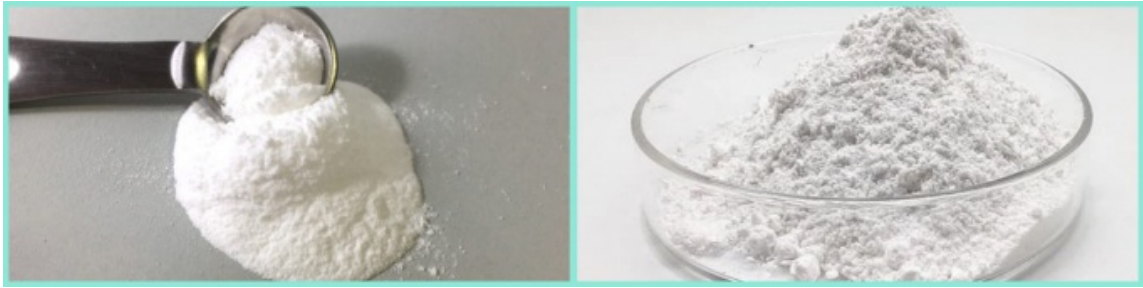

Mw 500-1000Dal Animal Collagen Sea Cucumber Collagen Peptide Powder For Skin

Our Product Introduction

for more products please visit us on peptide-powder.com

Basic Information

- Place of Origin: China
- Brand Name: Hongbaiyi
- Certification: ISO, MUI, HACCP, HALAL
- Model Number: HBY-Sea Cucumber Collagen Peptide
- Minimum Order Quantity: 15KG
- Price: Negotiable
- Packaging Details: 15KG/Bag, 15KG/carton, or customized.
- Delivery Time: 3-5days, upon receipt of payment
- Payment Terms: T/T, Western Union, MoneyGram
- Supply Ability: 100,000kg/month

Product Specification

- Product Name: Sea Cucumber Collagen Peptide
- State: Powder
- Mw: 500-1000Dal
- Smell: With The Product Unique Taste
- Grade: Food Grade
- Color: White Or Light White
- Shelf Life: 36 Months
- Application: Healthcare Supplement, Food Additives, Nutritional Supplement, Food Supplement, Food And Beverage, Skincare, Beauty Products
- Highlight: **Collagen Peptide Powder For Skin , 500-1000Dal Animal Collagen, Sea Cucumber Collagen Peptide Powder**

More Images

Product Description

Basic Information of Sea Cucumber Collagen Peptide

Item	Sea Cucumber Collagen Peptide
Appearance	Powder or Granule
Mw	500-1000Dal
Color	White or light white
Sample	Available
Shelf Life	36 months